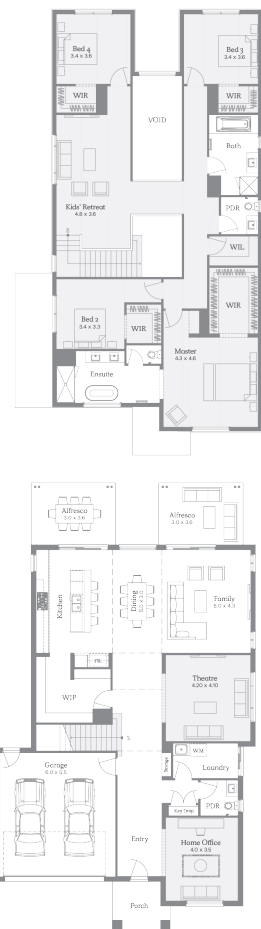

Florence 45

476m² | 45sq

Lot 595, Origin Drive, Sunbury

House & Land

\$1,051,653

Inclusions

House and Land Package includes:

25 Year Structural Guarantee

Carpet and Tiles or Laminate flooring throughout

2740mm high ceilings to ground floor and Single Storey homes

Brickwork above all windows and doors to ground floor

SMART HOME inc. LED Downlights to entry & living areas as per plan

40mm stone benchtops to the kitchen, 20mm to bathroom and ensuite

900mm European SMEG appliances inc. Dishwasher

Double Glazing to all windows throughout

Heating and Cooling

3 coat paint system

For more information please contact Ilona Tanti on 0417 912 015