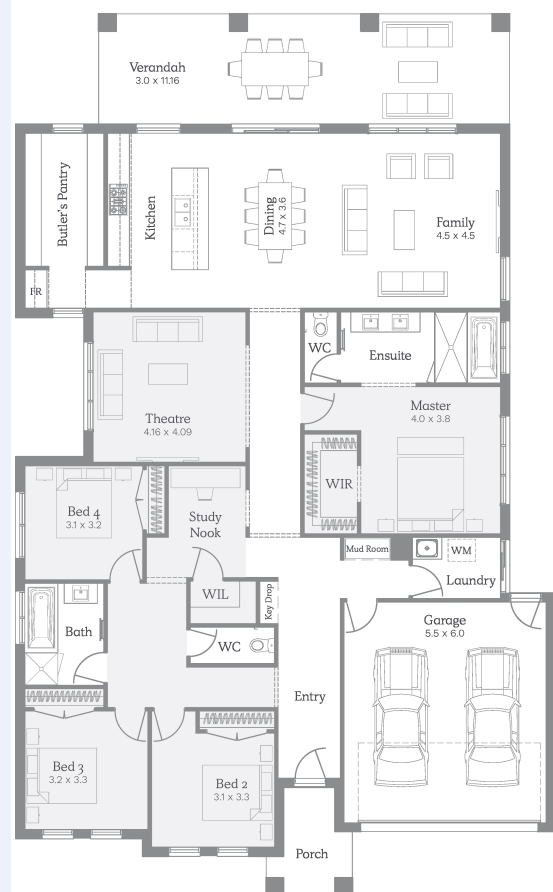

Taranto 32

544m² | 32sq

Sunbury
Lot 627, Speckle Circuit

House & Land

\$935,902

Inclusions

House and Land Package includes:

25 Year Structural Guarantee

Carpet and Tiles or Laminate flooring throughout

2740mm high ceilings to ground floor and Single Storey homes

Brickwork above all windows and doors to ground floor

SMART HOME inc. LED Downlights to entry & living areas as per plan

40mm stone benchtops to the kitchen, 20mm to bathroom and ensuite

900mm European SMEG appliances inc. Dishwasher

Double Glazing to all windows throughout

Heating and Cooling

3 coat paint system

For more information please contact Ilona Tanti on 0417 912 015