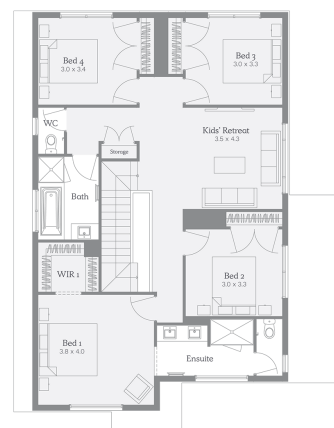

Teramo 28

573m² | 28sq

Lot 59, Rivervalley Blvd., Sunshine North (River Valley Estate) TITLED LOT

House & Land

\$1,033,797

Inclusions

House and Land Package includes:

Guest Bed ILO Living & Guest Ensuite ILO PWD options available

Luxury inclusions (refer to incl. list)

Floor coverings

2740mm high ceilings

LED Downlights to entry & living areas as per plan

40mm stone benchtops to the kitchen, 20mm to bathroom & Ens

900mm European SMEG appliances inc. Dishwasher

Double Glazing to all windows

Brickwork above all windows and doors to ground floor

Heating and Cooling

Fixed site cost

Facade

Turnkey option available

For more information please contact Ilona Tanti on 0417 912 015