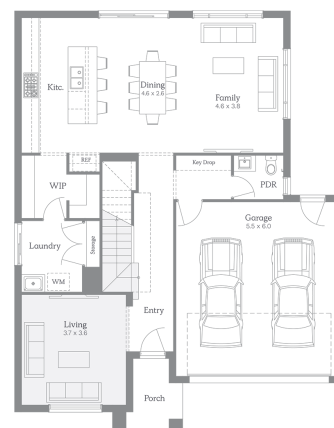

Teramo 28

573m² | 28sq

Lot 59, Rivervalley Blvd., Sunshine North (River Valley Estate) TITLED LOT

House & Land

\$1,033,797

Inclusions

House and Land Package includes:

Guest Bed ILO Living & Guest Ensuite ILO PWD options available

Luxury inclusions (refer to incl. list)

Floor coverings

2740mm high ceilings

LED Downlights to entry & living areas as per plan

40mm stone benchtops to the kitchen, 20mm to bathroom & Ens

900mm European SMEG appliances inc. Dishwasher

Double Glazing to all windows

Brickwork above all windows and doors to ground floor

Heating and Cooling

Fixed site cost

Facade

Turnkey option available

For more information please contact Ilona Tanti on 0417 912 015