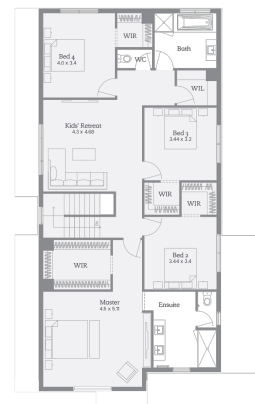

Vittoria 36

509m² | 36sq

Sunshine North, River Valley
Lot 11, 48 Perennial drive

House & Land

\$1,383,083

Inclusions

House and Land Package includes:

25 Year Structural Guarantee

Carpet and Tiles or Laminate flooring throughout

2740mm high ceilings to ground floor and Single Storey homes

Brickwork above all windows and doors to ground floor

SMART HOME inc. LED Downlights to entry & living areas as per plan

40mm stone benchtops to the kitchen, 20mm to bathroom and ensuite

900mm European SMEG appliances inc. Dishwasher

Double Glazing to all windows throughout

Heating and Cooling

3 coat paint system

For more information please contact Nafiza Ali on 0477979006