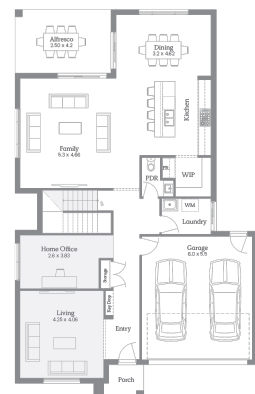

Vittoria 36

509m² | 36sq

Sunshine North, River Valley
Lot 11, 48 Perennial drive

House & Land

\$1,383,083

Inclusions

House and Land Package includes:

25 Year Structural Guarantee

Carpet and Tiles or Laminate flooring throughout

2740mm high ceilings to ground floor and Single Storey homes

Brickwork above all windows and doors to ground floor

SMART HOME inc. LED Downlights to entry & living areas as per plan

40mm stone benchtops to the kitchen, 20mm to bathroom and ensuite

900mm European SMEG appliances inc. Dishwasher

Double Glazing to all windows throughout

Heating and Cooling

3 coat paint system

For more information please contact Nafiza Ali on 0477979006